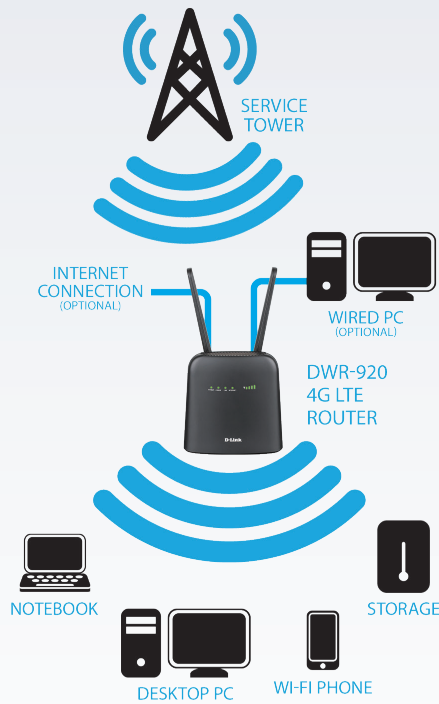

Your Network Setup