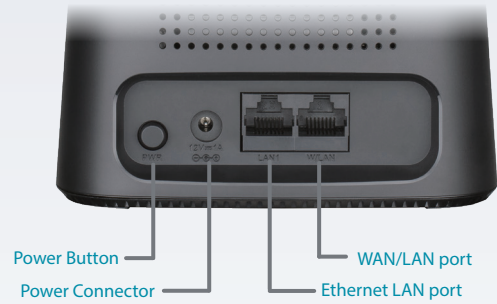

Your Network Setup

Back View

Bottom View

Technical Specifications

General

Frequency Support¹	- LTE Bands: - Release 10, Cat 4: Band 1/3/5/7/8/20/38/40 - Pentaband UMTS/HSPA/HSPA+/DC-HSPA+ - Bands 1/5/8 (850/900/2100)	- Quadband GSM/GPRS/EDGE 850/900/1800/1900
Data Throughput²	- LTE Mode - Downlink: Up to 150 Mbps - Uplink: Up to 50 Mbps	- DC-HSPA Mode - Downlink: Up to 42 Mbps - Uplink: Up to 5.76 Mbps
Standards	- IEEE 802.11n/g/b - IEEE 802.3i	IEEE 802.3u
Wi-Fi Data Rates²	- Up to 300 Mbps with 802.11n clients 6/9/11/12/18/24/36/48/54 Mbps in 802.11g mode	1/2/5.5/11 Mbps in 802.11b mode

Functionality

Wireless Security	64/128-bit WEP (Wired Equivalent Privacy) - WPA & WPA2 (Wi-Fi Protected Access)	WPS (Wi-Fi Protected Setup)
Firewall	Network Address Translation (NAT)	Stateful Packet Inspection (SPI)
Advanced Features	- L2TP/PPTP/IPSec VPN Passthrough - User configurable multi-WAN - Port forwarding	- DMZ (Demilitarized Zone) - MAC Filter