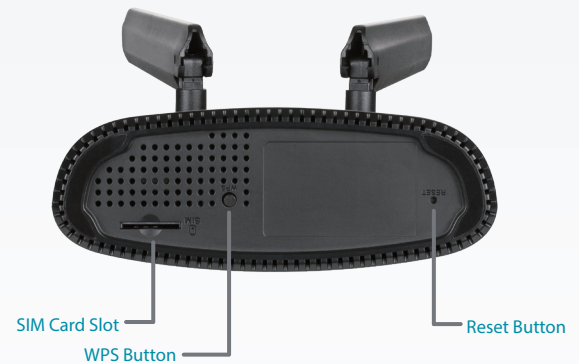

Bottom View

Technical Specifications

General

Frequency Support¹	- LTE Bands: - Release 10, Cat 4: Band 1/3/5/7/8/20/38/40 - Pentaband UMTS/HSPA/HSPA+/DC-HSPA+ - Bands 1/5/8 (850/900/2100)	- Quadband GSM/GPRS/EDGE 850/900/1800/1900
Data Throughput²	- LTE Mode - Downlink: Up to 150 Mbps - Uplink: Up to 50 Mbps	- DC-HSPA Mode - Downlink: Up to 42 Mbps - Uplink: Up to 5.76 Mbps
Standards	- IEEE 802.11n/g/b - IEEE 802.3i	IEEE 802.3u
Wi-Fi Data Rates²	- Up to 300 Mbps with 802.11n clients 6/9/11/12/18/24/36/48/54 Mbps in 802.11g mode	1/2/5.5/11 Mbps in 802.11b mode

Functionality

Wireless Security	64/128-bit WEP (Wired Equivalent Privacy) - WPA & WPA2 (Wi-Fi Protected Access)	WPS (Wi-Fi Protected Setup)
Firewall	Network Address Translation (NAT)	Stateful Packet Inspection (SPI)
Advanced Features	- L2TP/PPTP/IPSec VPN Passthrough - User configurable multi-WAN - Port forwarding	- DMZ (Demilitarized Zone) - MAC Filter